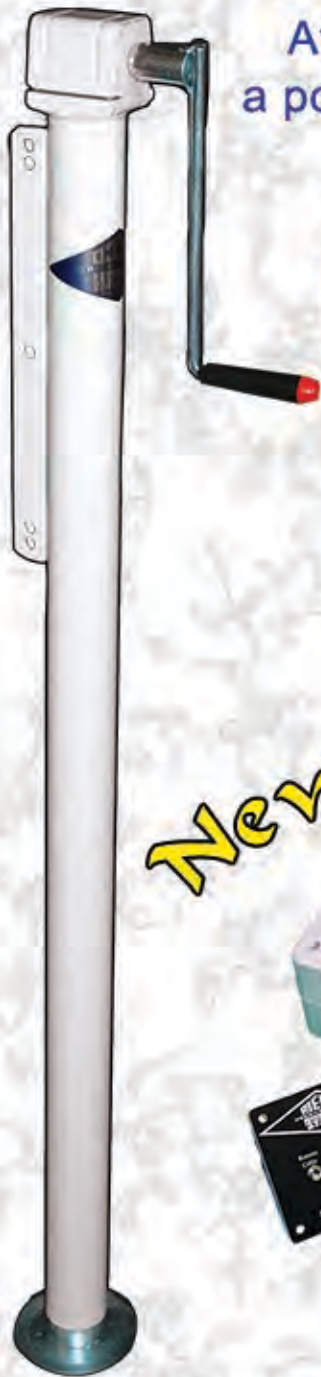

RIECO TITAN

Wireless Remote Controlled

ELECTRIC

CONVERSION KIT

Easily convert your Rieco-Titan or Atwood* mechanical four jack system to a powerful electric remote controlled system.

By popular demand, Rieco-Titan Products now offers a quick and easy conversion kit. Sit back, relax and enjoy the luxury and ease of our powerful, quiet, trouble-free 12 volt motor system. Kit includes transmitter, receiver, cord for wired operation, remote on/off panel, backup remote and 4 power heads, and hardware.

New

Backup remote included

Wireless Remote Control

- *Operates both wireless or wired
- *Wired operation alleviates battery worries
- *Press one button to raise or lower all jacks
- *15 minute auto shutdown
- *Coded security controls