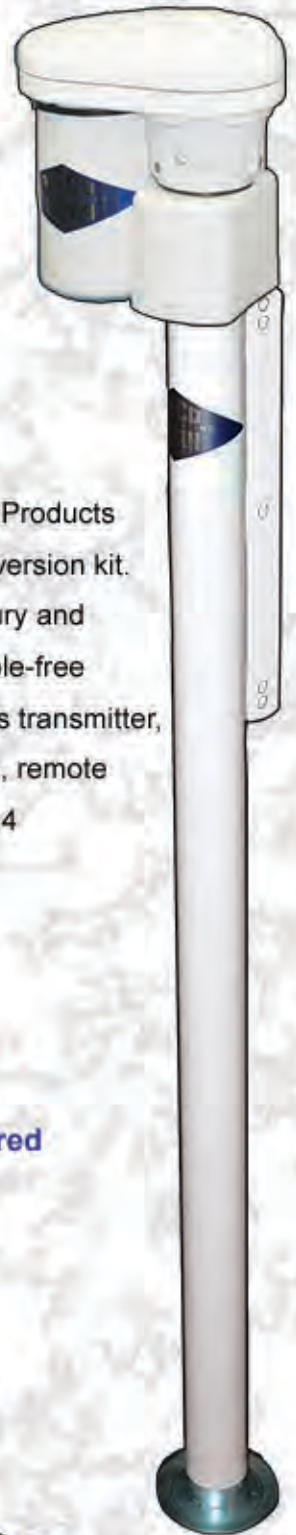

RIECO TITAN

Wireless Remote Controlled

ELECTRIC

CONVERSION KIT

Easily convert your Rieco-Titan or Atwood* mechanical four jack system to a powerful electric remote controlled system.

By popular demand, Rieco-Titan Products now offers a quick and easy conversion kit. Sit back, relax and enjoy the luxury and ease of our powerful, quiet, trouble-free 12 volt motor system. Kit includes transmitter, receiver, cord for wired operation, remote on/off panel, backup remote and 4 power heads, and hardware.

New

Backup remote included

Wireless Remote Control

- *Operates both wireless or wired
- *Wired operation alleviates battery worries
- *Press one button to raise or lower all jacks
- *15 minute auto shutdown
- *Coded security controls