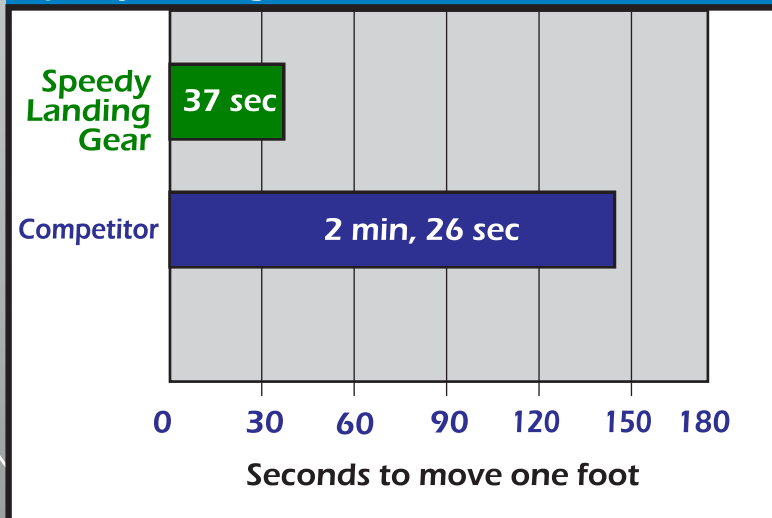

SPEEDY™ LANDING GEAR

Speedy Landing Gear Versus the Competition
Speedy Landing Gear is 4 times faster!

- Heavy duty construction 5,000 lb. capacity per jack
- Rugged precision drive system
- Self-braking for safe operation
- Large footpads for added stability
- Secure, safe mounting system
- Corrosion resistant powder coating
- Weatherproof sealed head